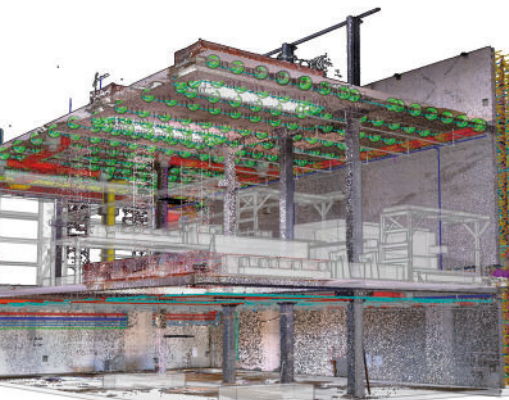

Seamlessly integrated through Trimble Connect® cloud software—this innovative service empowers reality capture professionals to share and collaborate, store, and manage massive datasets securely and efficiently in the cloud.

Find out more at:
geospatial.trimble.com/realitycapture

Trimble Reality Capture

PLATFORM SYSTEM

Trust

One source of truth, without compromise

- **Central source of data.** Centralize your most critical data all in one place to reduce miscommunication and siloed views of the project to increase collaboration and workflow efficiency.
- **Unlocking reality capture at scale.** Whether you're working in a single room or on an expansive highway corridor, the service is built to handle data of all sizes, providing a single view of the project no matter the scale.
- **Secure cloud storage.** Powered by Microsoft® Azure and Trimble Connect, safeguard your data with a secure, cloud-based platform.
- **Solutions tailored to you.** Built to scale with your needs, you're in control over storage, account permissions, and more.

Collaborate

Seamless connected workflows across the Trimble ecosystem

- **Empowering the Trimble ecosystem.** Tapping into the connected Trimble ecosystem, reality capture data now drives critical decision making across all stakeholders, regardless of their technical background and hardware.
- **Accessibility of data across diverse teams.** Thanks to Trimble Connect's web-based interface, anyone on your team can benefit from reality capture data.
- **Boosted productivity with fewer errors.** Reduces file-based duplication and processing bottlenecks to make massive datasets more actionable.