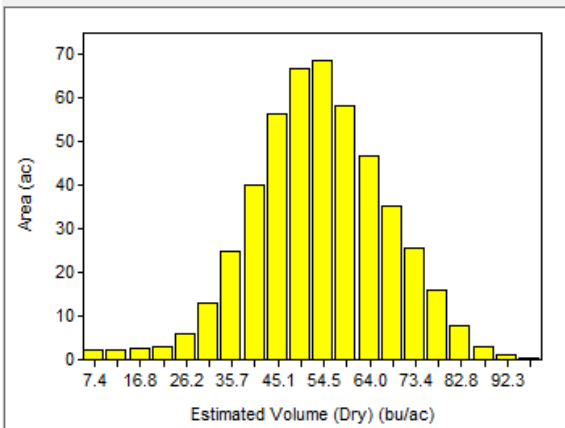

## Variable Rate Nitrogen Application

In north part of field are areas of high yield and low (below 12.5%) protein

In south parts of field are areas of lower yields and adequate (above 12.5%) protein

Data Type: Yield